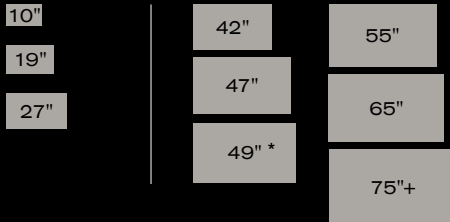

1

VANITY OR ENTERTAINMENT

4

TV SCREEN PLACEMENT

2

TV SCREEN SIZE

5

FRAME OR FRAMELESS
More than 100+ Frame Options

Vanishing Vanity TV Mirrors
 for Bathrooms, Fitness Rooms, Dressing Rooms, and more

| Mirror Size | TV Size | Model | MSLP |
|---------------|---------|-----------------|---------|
| 24" w x 36" h | 10" TV | S-R-2436-10.5-V | \$2,499 |
| 33" w x 36" h | 19" TV | S-R-3336-19.5-V | \$3,299 |
| 45" w x 36" h | 27" TV | S-R-4536-27.5-V | \$4,199 |

Plus other custom options

UHD ^{4K}

Vanishing Entertainment TV Mirrors
 for Living Rooms, Bedrooms, Dining Rooms, and more

| Mirror Size | TV Size | Model | MSLP |
|---------------------|----------------|------------------|----------|
| 40.25" w x 24.25" h | 42" TV | S-S-4024-42.S2-T | \$5,499 |
| 44.5" w x 26.5" h | 47" TV | S-S-4426-47.S2-T | \$6,499 |
| 46.25" w x 27.75" h | 49" 4K UHD TV* | S-S-4627-49.S2-T | \$7,999 |
| 50.5" w x 29.75" h | 55" 4K UHD TV | S-S-5029-55.S2-T | \$8,499 |
| 59.5" w x 35" h | 65" 4K UHD TV | S-S-5935-65.S2-T | \$12,999 |