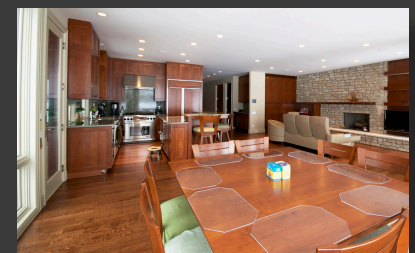

Vacation Home with Remote Access Functions

spire
integrated systems

"I have complete control of my home no matter where I am and that is beyond comforting."
Spire Client
Orchard Lake Village, MI

A Vision Fulfilled

This impressive vacation home was designed to respect the environment. With this in mind, the homeowner wanted to preserve this concept by conserving energy with their home electronics and daily operations. They specifically came to Spire to create a cohesive system to control their audio/video, lighting and HVAC that would maximize their energy usage while there, and away.

At the forefront of the system is a dynamic media room with a 65" Plasma TV, inviting seating, concealed in-ceiling speakers and sleek, custom center channel. The room is completed with custom cabinetry to enhance video/audio components, automated shades, and blackout drapery that filters out window and skylight light, thus creating an unforgettable home media room experience.

As this is a vacation home, remotely managing their house was of immense importance to the owners. Consequently, the system was designed to be controlled from the comforts of their main residence or office. The "away" button has been a valuable feature because with just the touch of a button, simultaneously the lights, audio/video, fireplace and hot water heater turn off, as well as the shades/drapes are drawn to a close.

Here are a few more of the energy-conservation features available through the touch of a button:

- -Open or close the garage to let a guest in
- -Disarm the security to let a guest in, then re-arm after they leave
- -Turn the water heater on or off (it can reach full temperature within 15 mins)
- -View the PTZ (pan/tilt/zoom) camera which is in the front of the house to see if someone left a package at the door
- -Watch the cable box, Tivo, 400 disc DVD player, or control the Control4 on-screen display using a sling box and sling catcher or computer
- -Notification via email if someone left the garage open or left any of the lights on

All in all, this system has provided the homeowner with the best of both worlds, entertainment and peace-of-mind.

Services Provided by Spire

- Interior Elevation
- Lighting Design
- Engineering and Drawing
- Elevation and Sight Line Consideration
- HVAC Design
- Construction Coordination
- Acoustical Isolation
- Acoustical Treatment
- Design and Installation Lighting Control
- Audio Video Design and Installation
- Audio Calibration
- ISF Video Calibration
- Control 4 Automation
- Motorized Blackout Shade